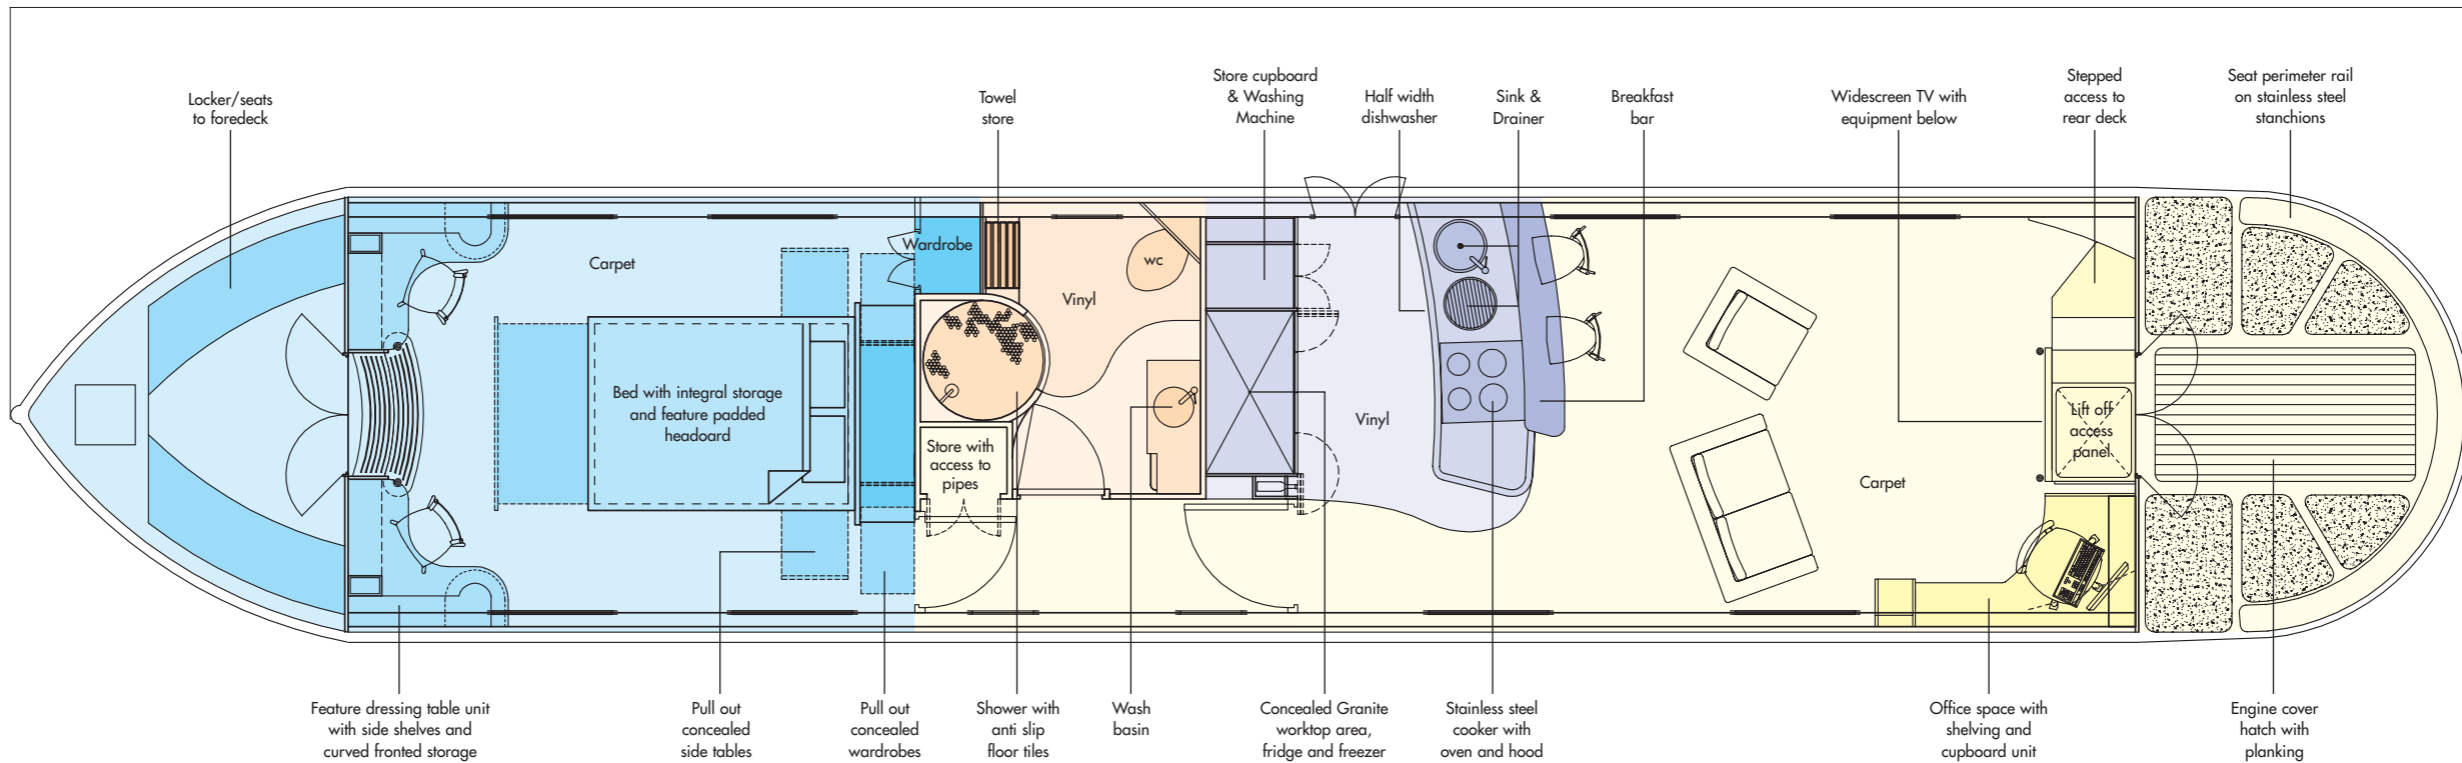

Henley apartment boat